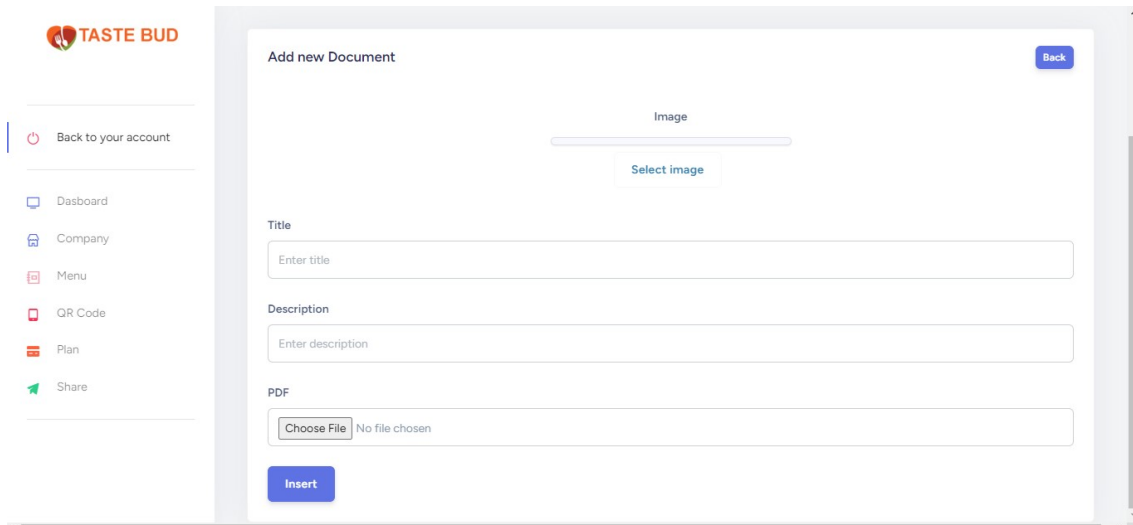

Simply login into your account .your login detail at your Registered email id inbox . if you for get password click on forget password Button <https://menu.tasbud.com/forgot-password>

You can change your password at my profile Top Right icon

Goto company and setup Details

Add Menu simply add your pdf menu with title/description and menu image along with upload pdf menu

Generate QR CODE

Share your Digital menu you can share your digital menu at all your social media or message Account