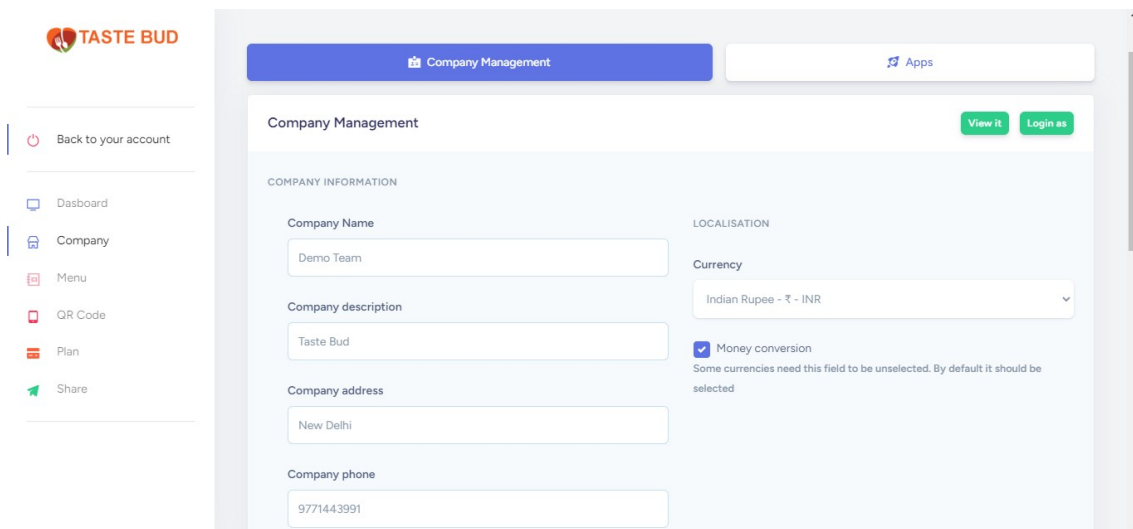

Simply login into your account .your login detail at your Registered email id inbox . if you for get password click on forget password Button <https://menu.tasbud.com/forgot-password>

You can change your password at my profile Top Right icon

Goto company and setup Details

Add Menu simply add your pdf menu with title/description and menu image along with upload pdf menu

Generate QR CODE

Share your Digital menu you can share your digital menu at all your social media or message Account