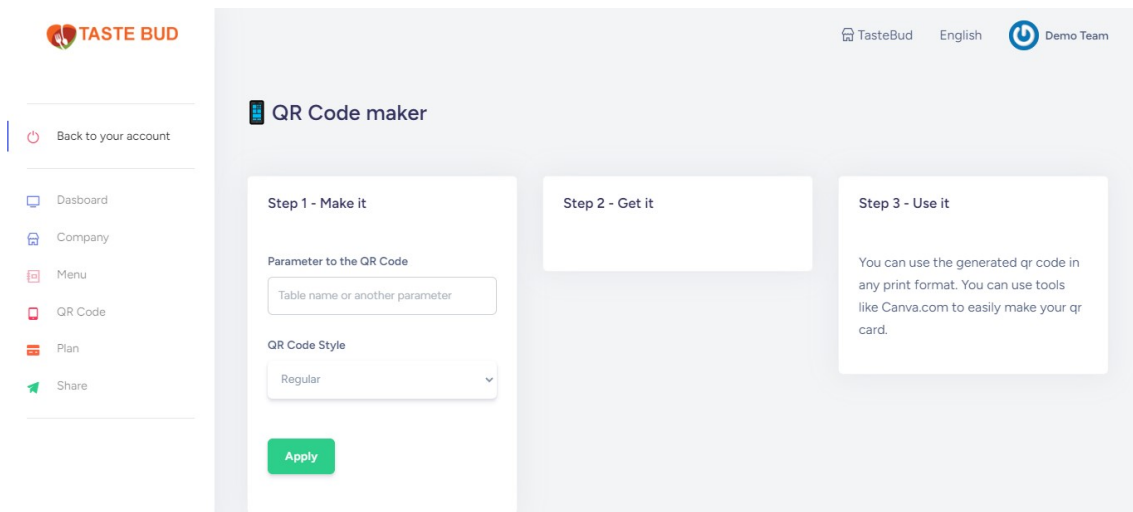

Simply login into your account .your login detail at your Registered email id inbox . if you for get password click on forget password Button <https://menu.tasbud.com/forgot-password>

You can change your password at my profile Top Right icon

Goto company and setup Details

Add Menu simply add your pdf menu with title/description and menu image along with upload pdf menu

Generate QR CODE

Share your Digital menu you can share your digital menu at all your social media or message Account